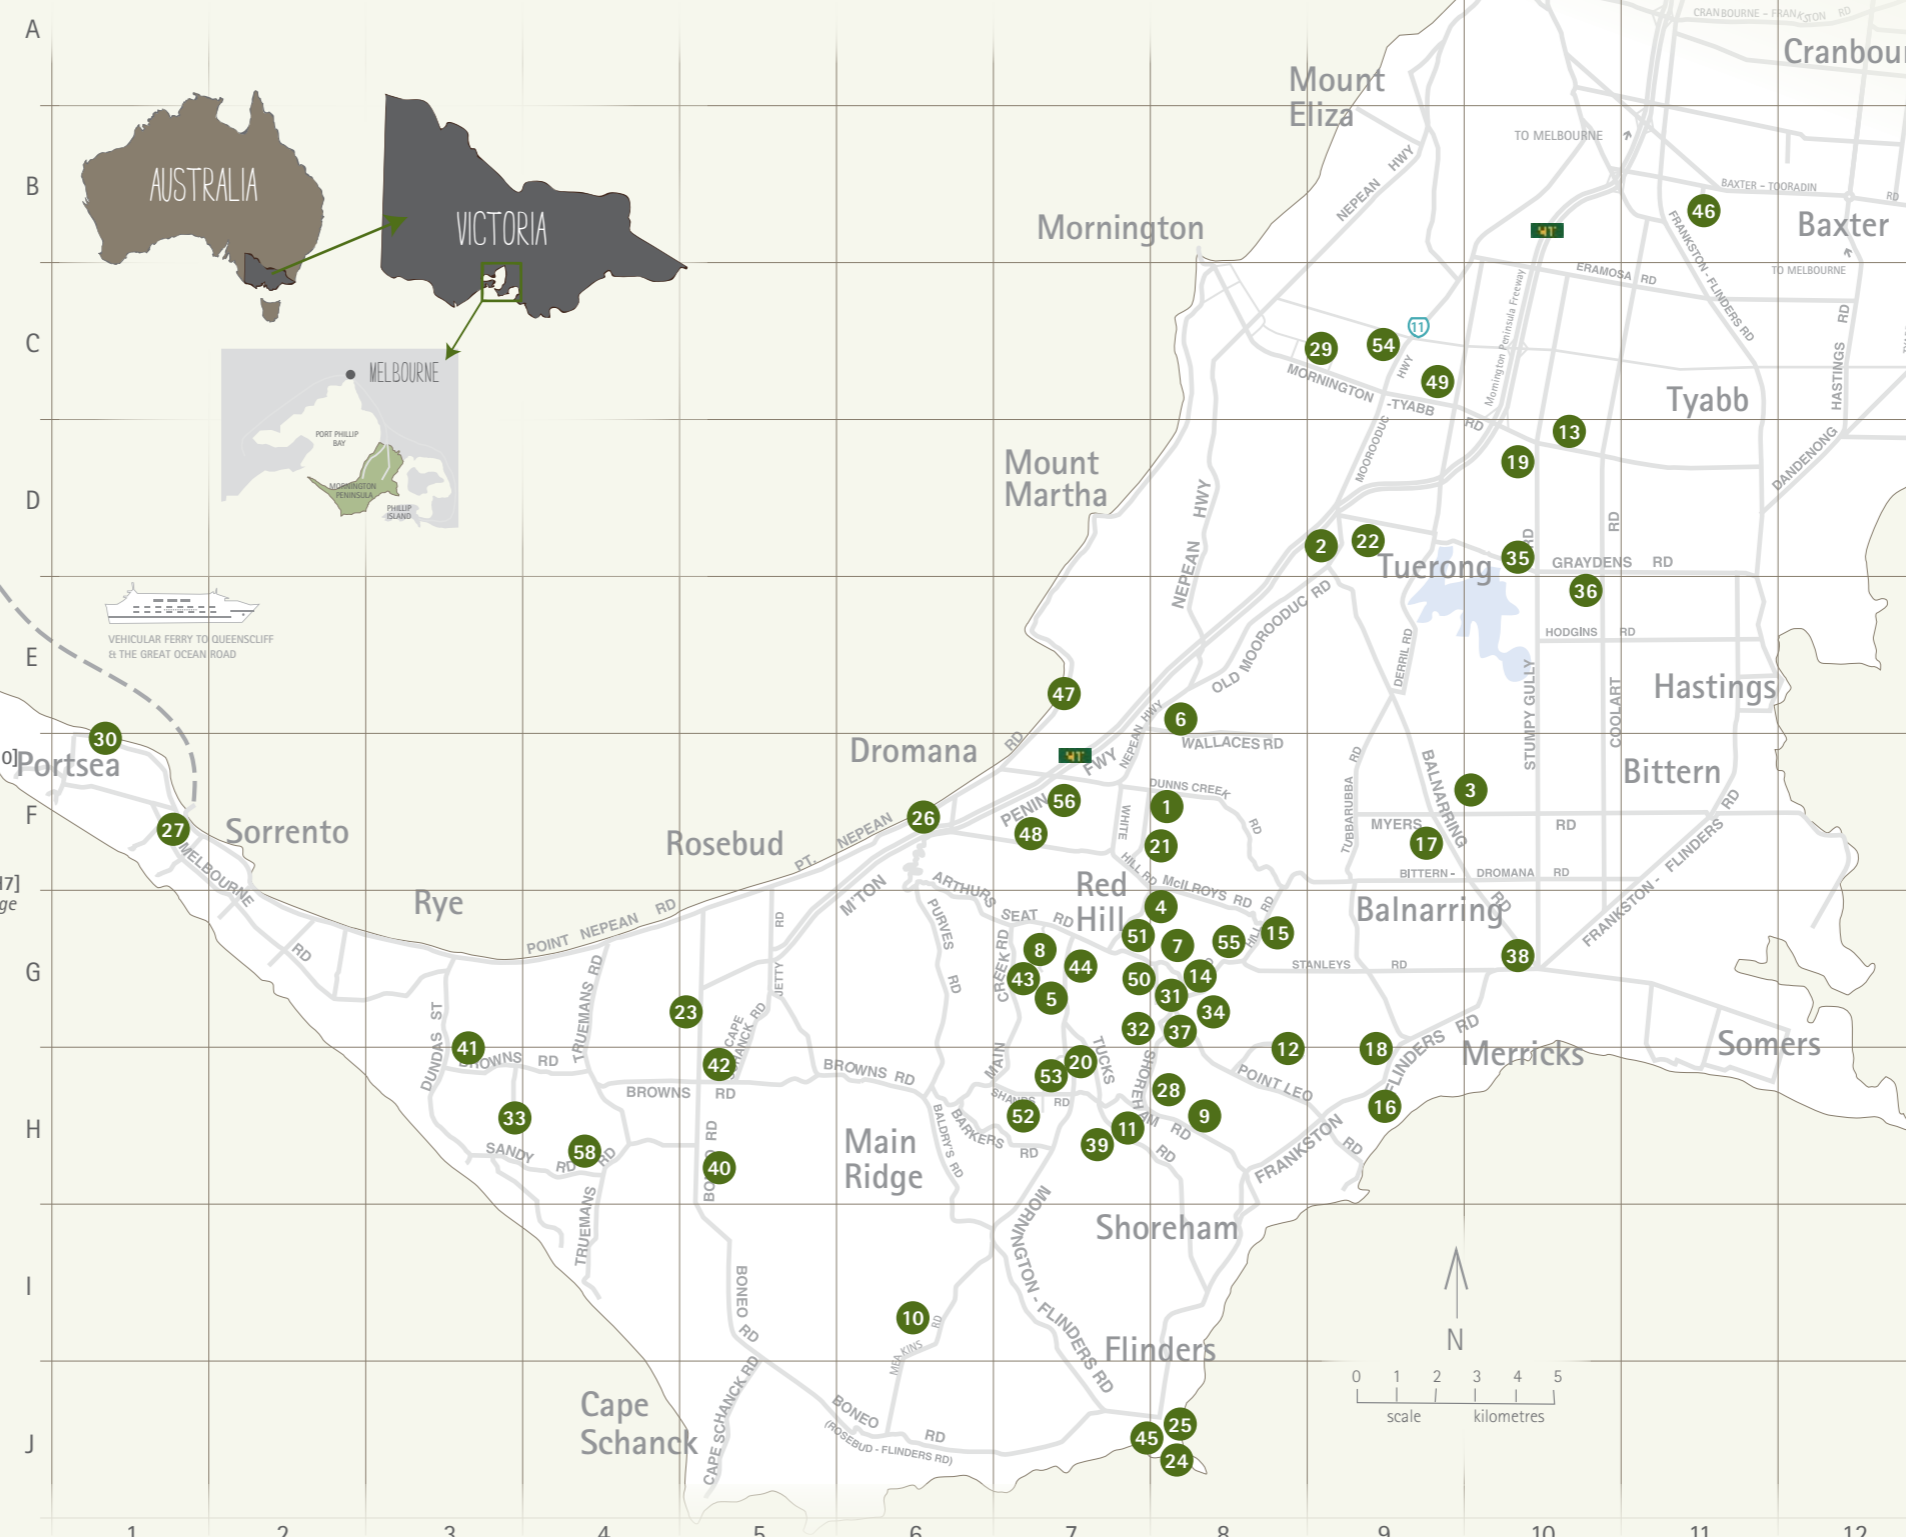

FARMGATE & RETAIL (more)

- 39 Harts Farm [H7]
Gate 2, 300 Tucks Rd, Shoreham
03 5989 6167
- 40 Hawkes Farm Gate [H5]
661 Boneo Rd, Boneo
03 5988 6785
- 41 Hillock Downs Produce Store [H3]
151 Dundas St, Rye
0413 777 737
- 42 King's Market Garden [H5]
158 Browns Rd, Boneo
0417 886 218
- 43 Main Ridge Dairy [G7]
295 Main Creek Rd, Main Ridge
03 5989 6622
- 44 Mock Red Hill [G7]
1103 Mornington-Flinders Rd, Red Hill
03 5989 2242
- 9 Montalto Cellar Door Et Piazza [H8]
33 Shoreham Rd, Red Hill South
03 5989 8412
- 45 Mornington Peninsula Chocolates [J8]
45 Cook St, Flinders
03 5989 0040
- 46 Peninsula Fresh Organics [B11]
6 Henderson Rd, Baxter
0430 007 972
- 47 Peninsula Fresh Seafood [E7]
Opposite 128 Marine Pde, Safety Beach
0409 192 770
- 48 Peninsula Gourmet Emporium [F7]
240 Boundary Rd, Dromana
03 5981 9123
- 49 Pure Peninsula Honey [C9]
871 Derril Rd, Moorooduc
03 5978 8413
- 50 Red Hill Cherry Farm [G7]
69 Prossors Ln, Red Hill
03 5989 2237
- 51 Ripe 'n' Ready Cherry Farm [G7]
52 Arkwells Ln, Red Hill
03 5989 2578
- 52 Staples Apples [H7]
144 Roberts Rd, Main Ridge
03 5989 6255
- 53 Sunny Ridge Strawberry Farm [H7]
244 Shands Rd, Main Ridge
03 5989 4500
- 54 Tully's Corner Produce Store [C9]
630 Moorooduc Hwy, Mornington
03 5978 8715

Click on the dot or business name to find out contact details, opening hours and more information.

NOTE: Map is not to scale. While every attempt has been made to include the correct information, we suggest phoning ahead to avoid disappointment.