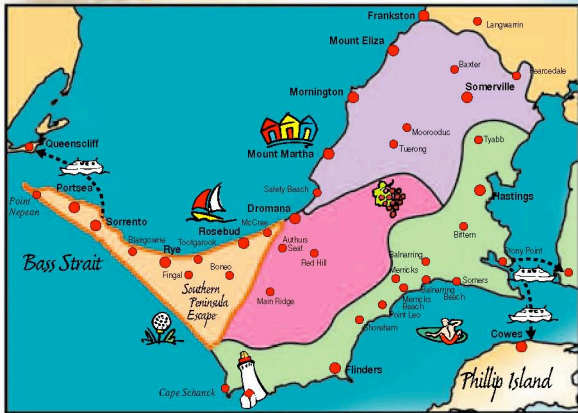

# Southern Peninsula Escape

## Morrington Peninsula MELBOURNE'S

Popes Eye Beacon

Morrington Peninsula National Park  
Point Nepean

Your adventure playground

Peninsula Information Centre and Booking Service  
Pt Nepean Rd, Dromana  
03 5987 3078